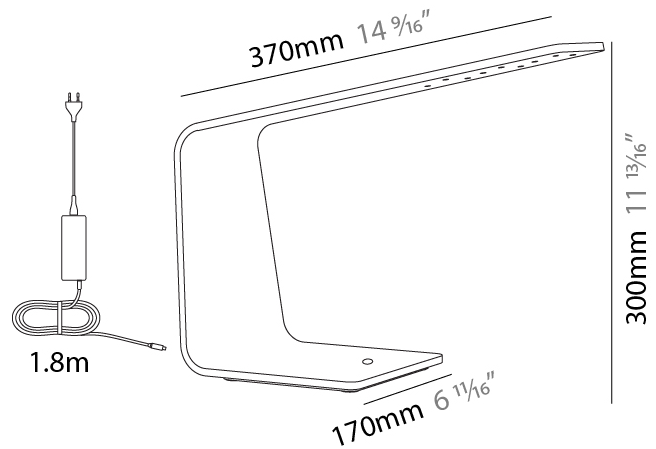

PROJECT	
TYPE	
SPECIFIER	
QUANTITY	
DATE	

LED1 PORTABLE

D74000-

base number   Finish
Options

1. To build a product code in our configurator select the specify button on the base model # product page
2. To build a manual product code on this datasheet choose from the options listed below in blue font and add the suffix to the base model #

GENERAL

Series: Planko
Subseries: LED1
Brand: Tunto
Division: Design
Mounting Type: Portable
Mounting Location: Table
Subcategory: Table

PHYSICAL

Shape: Abstract
Length (mm): 370
Length (in): 14 ⁹/₁₆"
Width (mm): 170
Width (in): 6 ¹¹/₁₆"
Height (mm): 300
Height (in): 11 ¹³/₁₆"
Light Distribution: Downlight
Fixture Finish: WAL / ASH / OAK / BLK / WHI
Fixture Material: Wood
Cable Details: 1800mm / 70.87" cord and plug
Upon Request: Bolt Down

ELECTRICAL

Lamp Type: LED
Input Wattage (W): 16
Dimming: Touch Dimming
Driver Location: Inline Transformer Plug
Input Voltage (V): 120

LED

Color Temperature (°K): 2700
Max. Delivered Lumen (lm): Max 800
CRI: >97 CRI
Lamp Life (hrs): 50000

OPTICAL

RATINGS AND CERTIFICATIONS

Certified By: Certified for North American Standards
IP rating: IP20